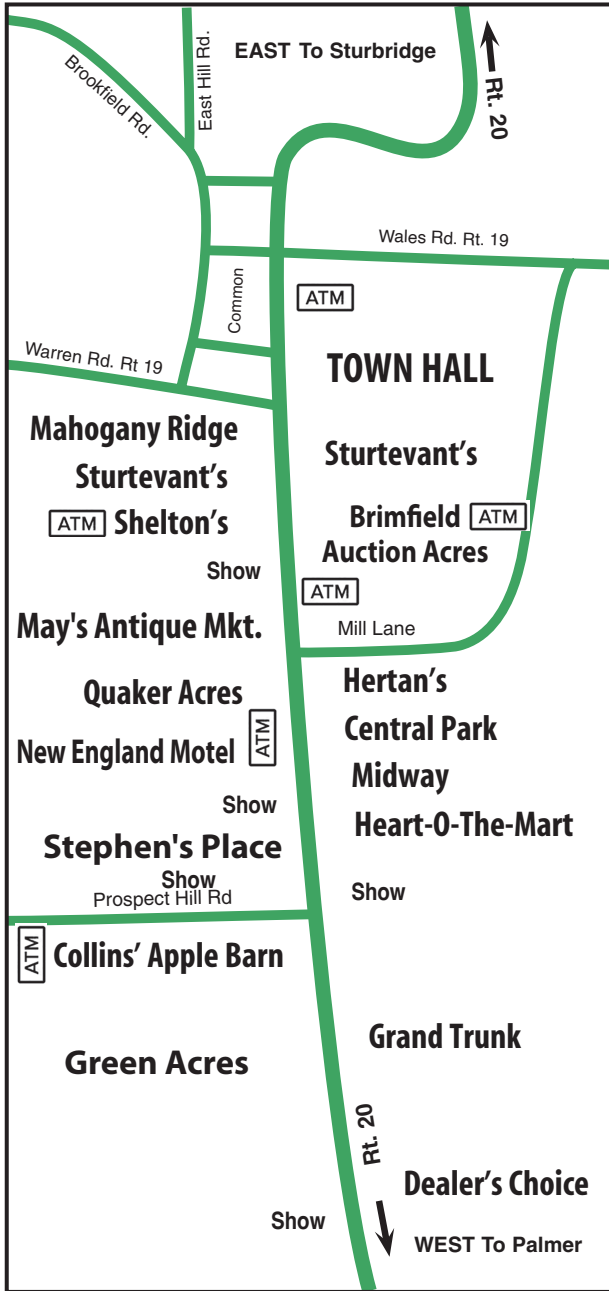

Directions To The Brimfield Shows

I-90 E - Exit 78 to Exit 6 B to US 20 W
I-90 W - Exit 63 to 32 S to US 20 E
I-84 E - Exit 6 B to US 20 W to Brimfield

Air Travelers: Brimfield is just over an hour away from Boston, MA, Hartford, CT or Providence, RI airports.

BRIMFIELD

Antique & Collectibles Shows

2024 Dates

May 14-19

July 9-14

Sept 3-8

2025 Dates

May 13-18

July 8-13

Sept 2-7

Brimfield Shows Map

Brimfield - Voted #1 In The World - The Travel Channel

Brimfield Shows Schedule			Opening	T	W	Th	F	S	S
Brimfield Auction Acres 413-245-3436	Admission \$5 www.brimfieldauctionacres.com	Tues 8am	Fri 8am	■			■	■	
Central Park Antique Shows 413-455-4655 or 413-596-9257	www.brimfieldcentralpark.com	Tues 6am		■	■	■	■	■	■
Collins' Apple Barn 413-245-4575 During Show	413-237-6659 Email- collinsapplebarn@charter.net	Tues Sunrise		■	■	■	■	■	■
Dealer's Choice 508-347-3929	Admission \$5. www.dealerschoiceshows.com	Tues 11am		■					
Grand Trunk Antique Shows 866-858-0789		Tues Daybreak		■	■	■	■	■	■
Green Acres 413-245-6118	www.greenacresantiques.com	Tues Sunrise		■	■	■	■	■	■
Heart-O-The-Mart 413-245-9556	Adm. Opening Day www.brimfield-hotm.com	Wed 9am			■	■	■	■	■
Hertans-Brimfield Antique Shows 781-420-3375	Opening Day \$5 www.brimfieldlive.com	Wed 12pm	Sat 8am		■	■	■	■	■
Mahogany Ridge 413-245-7220	Email- mahoganyridgebrimfield@gmail.com	Tues Sunrise		■	■	■	■	■	■
May's Antique Market 413-245-9271	Adm. Opening Day www.maysbrimfield.com	Thurs 9am				■	■	■	
Midway 508-347-3929	www.brimfieldantiquescenter.com	Tues 6am		■	■	■	■	■	■
NE Motel Antique Shows 508-347-2179	Adm. Opening Day \$5. www.antiques-brimfield.com	Wed 6am			■	■	■	■	■
Quaker Acres 413-245-6185	Email- quakeracres@aol.com	Tues Sunrise		■	■	■	■	■	■
Shelton Antique Shows 413-245-3591	www.brimfieldsheltonshows.com	Tues Sunrise		■	■	■	■	■	■
Stephen's Place 413-245-3185	Email- stephensantq@charter.net	Tues Sunrise		■	■	■	■	■	■
Sturtevant's 413-245-7458		Tues Sunrise		■	■	■	■	■	■